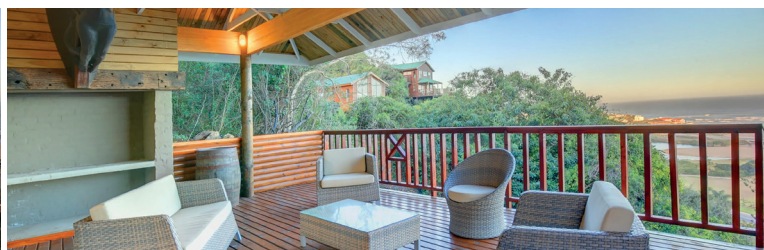

INDULGENCE

CHEESE & WINE PLATTER - R550 per platter (serves 2)

Delivered to your room or chalet. Orders by 14h00 the day before

Included: Variety of cheeses; salty snack biscuits; cream cheese; olives and choice of a bottle of local red, white or sparkling wine (non-alcoholic beverage available as alternative).

PICNIC BASKET - R500 per platter (serves 2)

Delivered to your room or chalet. Orders by 14h00 the day before

Included: Pastries, salty snack biscuits, cream cheese, juice & water, yoghurt, fruits, chocolates and choice of a bottle of local red, white or sparkling wine (non-alcoholic beverage available as alternative).

BARBEQUE PACK - R650 per pack (serves 2)

Delivered to your room or chalet. Orders by 14h00 the day before

Included: Variety of meat, choice of 6 beers, ciders or coolers, 2 L cooldrink, 2 salads, garlic loaf, dried sausages, chips, butter, condiments & spices (non-alcoholic beverage available as alternative).

ROMANCE

EROS PACKAGE - R600 per package

Delivered to your room or chalet. Orders by 14h00 the day before

Included: Roses; chocolates; candles; bubble bath & local sparkling wine (non-alcoholic beverage available as alternative).

CONVENIENCE

LAUNDRY SERVICES

Wash & fold; Ironing; Dry-cleaning

Charges are calculated per item sent in.

Normally collected one day and delivered the following day.

Call us on 061 523 5081 or email us at selfcatering@boardwalklodge.co.za
or visit our website at www.boardwalklodge.co.za

PACKAGES MAY CONTAIN PRODUCTS THAT YOU MAY BE ALLERGIC TO. PLEASE CHECK BEFORE YOU EAT OR DRINK ANYTHING TO ENSURE THAT YOU WON'T HAVE AN ALLERGIC REACTION.
SOME ITEMS MAY NOT BE AVAILABLE DUE TO LOCKDOWN REGULATIONS.

FOR MORE BREATHTAKING VISUALS OF BOARDWALK LODGE FOLLOW US ON